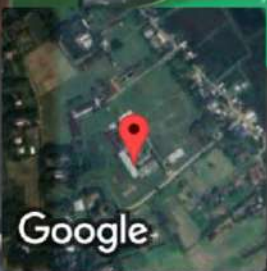

 **GPS Map Camera**

Jorhat, Assam, India

Q3HW+9W8, Jorhat, Sonari No.2, Assam 785015, India

Lat 26.778556°

Long 94.097523°

24/08/24 02:23 PM GMT +05:30

Google